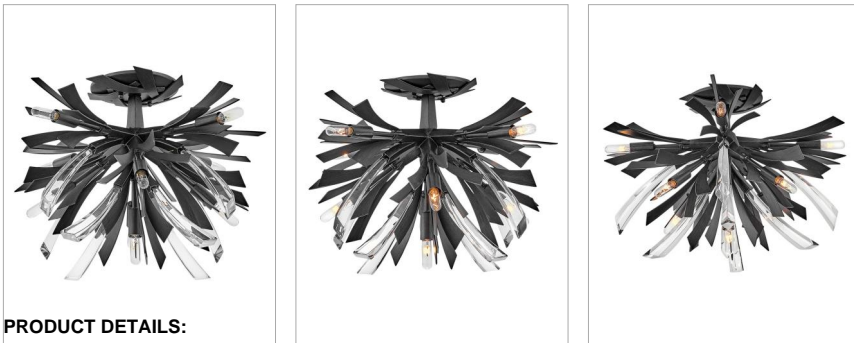

VIDA

FR40903BGR

MEDIUM SEMI-FLUSH MOUNT

Vida's modern design bursts with a flourishing style that is both highly dramatic and finely sculpted. A statement piece with crystal accents and unique canopy detailing, Vida injects a thrilling dash of contemporary inspiration to its surroundings.

DETAILS	
FINISH:	Brushed Graphite
MATERIAL:	Steel

DIMENSIONS	
WIDTH:	24"
HEIGHT:	14.5"
WEIGHT:	14.5lb

LIGHT SOURCE	
LIGHT SOURCE:	LED Lamp
WATTAGE:	9-5w Cand. LED, 60w Equiv.
VOLTAGE:	120v

MOUNTING	
CANOPY:	6.5" Dia.

SHIPPING	
CARTON LENGTH:	21.5
CARTON WIDTH:	21.5
CARTON HEIGHT:	17
CARTON WEIGHT:	28.6

PRODUCT DETAILS:

- Suitable for use in dry (indoor) locations as defined by NEC and CEC. Meets United States UL Underwriters Laboratories & CSA Canadian Standards Association Product Safety Standards
- Merging the best of traditional and modern elements, with a sophisticated and streamlined silhouette perfect for any space
- Rich gray tone