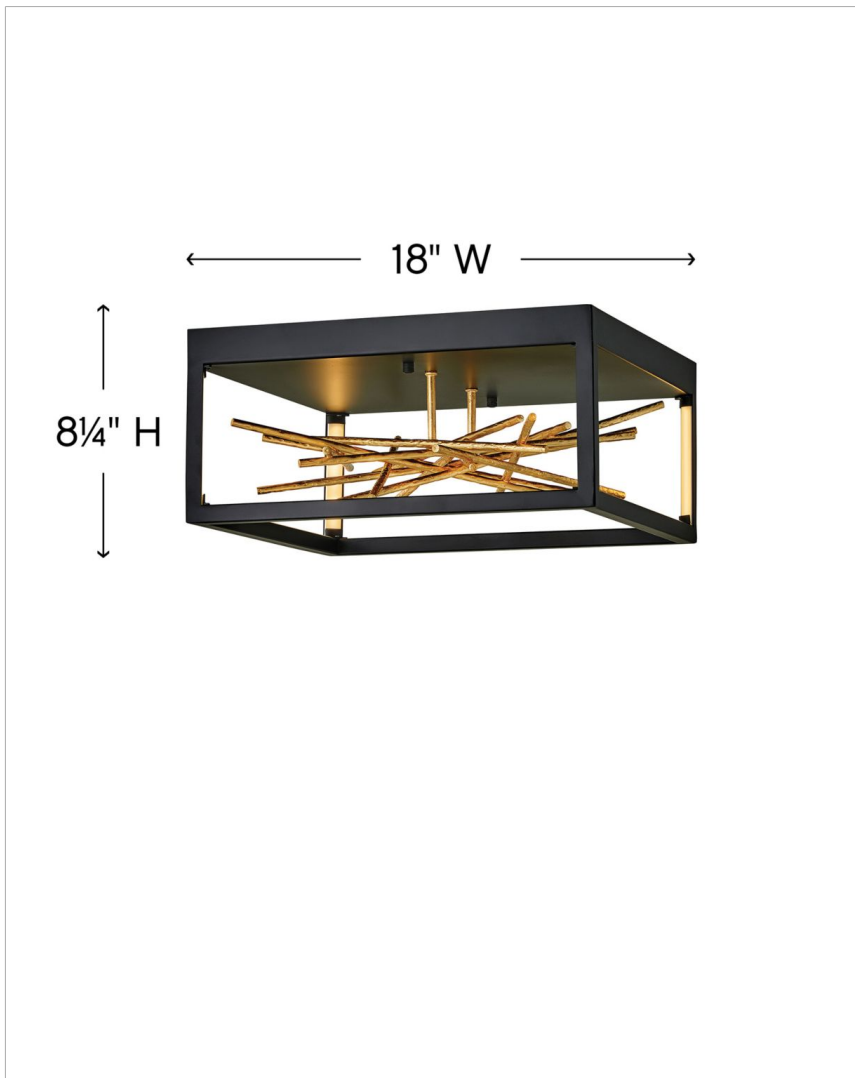

STYX

FR46401BLK

MEDIUM LED FLUSH MOUNT

The breathtaking design of Styx fuses rich glamour with modern styling for an enthralling and dynamic silhouette with unexpected elements. An integrated LED open frame is fully dimmable, composed of clean angles in a chic Black finish. The frame illuminates textured metal branches in Gilded Gold, mingling organic and contemporary elements.

DETAILS	
FINISH:	Black*
MATERIAL:	Steel

DIMENSIONS	
WIDTH:	18"
HEIGHT:	8.3"
WEIGHT:	16 lbs.
TOP TO OUTLET:	0"

LIGHT SOURCE	
LIGHT SOURCE:	Integrated LED
LED NAME:	ES-FS2216C
WATTAGE:	16w LED *Included
VOLTAGE:	120v
COLOR TEMP:	3000
LUMENS:	931
CRI:	94
INCANDESCENT EQUIVALENCY:	1 x 75w
DIMMABLE:	Yes - CL Type Dimmer (SSL7A)

MOUNTING	
CANOPY:	18" Sq.

SHIPPING	
CARTON LENGTH:	21"
CARTON WIDTH:	21"
CARTON HEIGHT:	12"
CARTON WEIGHT:	18 lbs.

PRODUCT DETAILS:

- Suitable for use in dry (indoor) locations as defined by NEC and CEC. Meets United States UL Underwriters Laboratories & CSA Canadian Standards Association Product Safety Standards
- LED components carry a 5-year limited warranty
- Striking and glamorous silhouette with luxe details and a rich finish makes a dramatic statement
- Striking black finish enhances design
- Please refer to Hinkley's Warranty for complete product warranty details; some warranty limitations may apply.

HINKLEY

HINKLEY
33000 Pin Oak Parkway
Avon Lake, OH 44012

PHONE: (440) 653-5500
Toll Free: 1 (800) 446-5539

hinkley.com