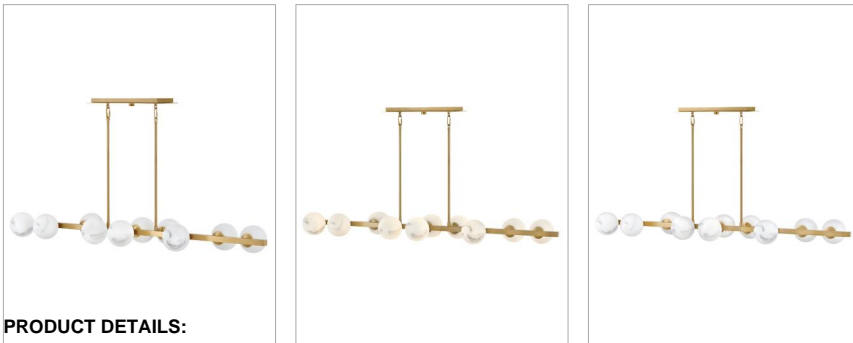

SELENE

FR41906LCB

LARGE TEN LIGHT LINEAR

Selene is what dreams are made of. Swirled glass globes dance along the silhouette, providing an enticing, ambient glow and attracting attention in all the right ways. Selene indulges in the details and revels in the spotlight, projecting a strong confidence in modern design.

DETAILS	
FINISH:	Lacquered Brass
MATERIAL:	Steel
GLASS:	Swirled
DIMMABLE:	YES, WITH DIMMABLE LAMP (NOT INCLUDED)

DIMENSIONS	
WIDTH:	55"
HEIGHT:	4.8"
DEPTH:	11.5
WEIGHT:	17.3lb

LIGHT SOURCE	
LIGHT SOURCE:	Socketed
VOLTAGE:	120v

MOUNTING	
CANOPY:	6"W X 15.75"L
LEAD WIRE:	1 X 144"
MAX HEIGHT:	37.5

SHIPPING	
CARTON LENGTH:	57.5
CARTON WIDTH:	12
CARTON HEIGHT:	7.8
CARTON WEIGHT:	21.3

PRODUCT DETAILS:

- This fixture includes multiple down stems in various lengths to customize the installation height, including two 6" stems and four 12" stems
- Suitable for use in dry (indoor) locations as defined by NEC and CEC. Meets United States UL Underwriters Laboratories & CSA Canadian Standards Association Product Safety Standards.
- Bold silhouette with dramatic details creates a modern statement
- G9 LED lamp required