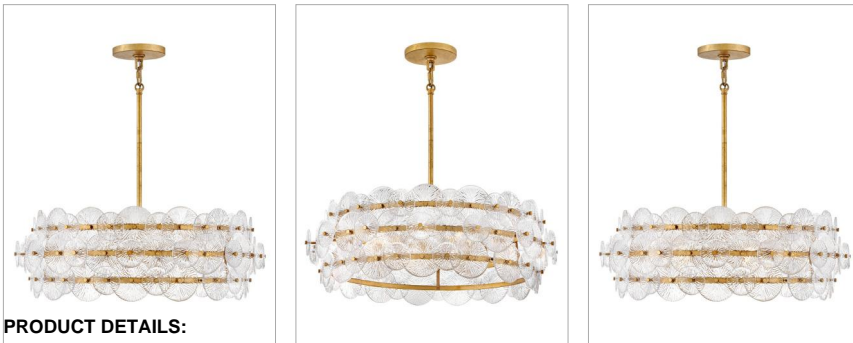

### MEDIUM DRUM

Rene radiates light through multiple layers of beautiful, pressed glass disks. Rene's signature touch highlights a Distressed Brass finish, evoking both transitional and glam influences.

DETAILS	
FINISH:	Distressed Brass
MATERIAL:	Steel
GLASS:	Clear Pressed
SLOPE DEGREE:	90

DIMENSIONS	
WIDTH:	28.5"
HEIGHT:	10.5"
WEIGHT:	52.9lb

LIGHT SOURCE	
LIGHT SOURCE:	LED Lamp
WATTAGE:	6-14w Med. LED, 100w Equiv.
VOLTAGE:	120v

#### PRODUCT DETAILS:

- This stem hung fixture may be hung on a sloped ceiling
- This fixture includes multiple down stems in various lengths to customize the installation height of the fixture, including one 6" stem and two 12" stems.
- Fixture weighs over 50lbs. Must be supported independently of the outlet box unless the outlet box is UL listed for the appropriate weight.
- Suitable for use in dry (indoor) locations as defined by NEC and CEC. Meets United States UL Underwriters Laboratories & CSA Canadian Standards Association Product Safety Standards
- Merging the best of traditional and modern elements, with a sophisticated and streamlined silhouette perfect for any space
- Classic gleaming light brass finish