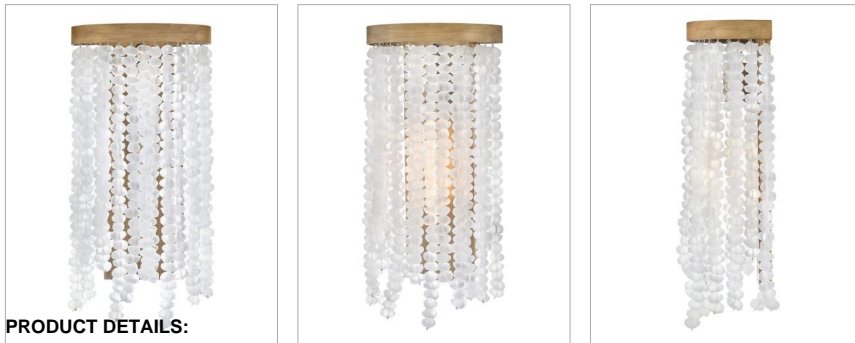

DUNE

FR30200BNG

SINGLE LIGHT SCONCE

Dune's bohemian chic design showcases strands of soft sea glass combined with a Burnished Gold finish. The designs blend a sophisticated silhouette with organic elements inspired by sun and surf. Dune infuses any space with timeless, mesmerizing elegance.

DETAILS	
FINISH:	Burnished Gold
MATERIAL:	Steel
GLASS:	Soft White Sea Glass

DIMENSIONS	
WIDTH:	8"
HEIGHT:	16"
WEIGHT:	8.5lb
BACK PLATE:	4.5"W X 14"H
EXTENSION:	4.5"
TOP TO OUTLET:	7"

LIGHT SOURCE	
LIGHT SOURCE:	LED Lamp
WATTAGE:	1-10w Med. LED, 60w Equiv.
VOLTAGE:	120v

SHIPPING	
CARTON LENGTH:	16
CARTON WIDTH:	10
CARTON HEIGHT:	7
CARTON WEIGHT:	9.4

PRODUCT DETAILS:

- Suitable for use in dry (indoor) locations as defined by NEC and CEC. Meets United States UL Underwriters Laboratories & CSA Canadian Standards Association Product Safety Standards
- Merging the best of traditional and modern elements, with a sophisticated and streamlined silhouette perfect for any space
- Luxurious gold finish with opulent sheen

HINKLEY

HINKLEY
33000 Pin Oak Parkway
Avon Lake, OH 44012

PHONE: (440) 653-5500
Toll Free: 1 (800) 446-5539

hinkley.com