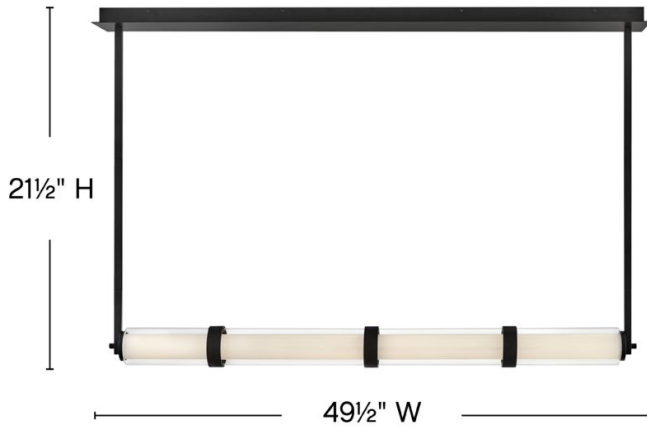

CY

FR41486BK

LARGE LINEAR

Showcasing an understated glamour with sleek, modern styling, Cy's elongated design features clear glass surrounding etched opal glass, creating captivating refractions from dimmable integrated LEDs. A full canopy, square stems, and decorative ribbing punctuate the fixture with a Lacquered Brass or Black finish.

DETAILS	
FINISH:	Black
MATERIAL:	Steel
GLASS:	Clear & Etched Opal
DIMMABLE:	YES, CL TYPE DIMMER (SSL7A)

DIMENSIONS	
WIDTH:	49.5"
HEIGHT:	21.5"
DEPTH:	6
WEIGHT:	19.5lb

LIGHT SOURCE	
LIGHT SOURCE:	Integrated LED
LED NAME:	EB230K90546601
VOLTAGE:	120v/277v
COLOR TEMP:	2700
LUMENS:	2300
INCANDESCENT EQUIVALENCY:	2 x 100w
DIMMABLE:	YES, CL TYPE DIMMER (SSL7A)

MOUNTING	
CANOPY:	4.75"W X 48.25"L
LEAD WIRE:	1 X 120"
MAX HEIGHT:	32.5

SHIPPING	
CARTON LENGTH:	54.8
CARTON WIDTH:	11.5
CARTON HEIGHT:	10
CARTON WEIGHT:	23.5

PRODUCT DETAILS:

- This fixture includes multiple down stems in various lengths to customize the installation height, including two 6" stems and four 12" stems
- Suitable for use in dry (indoor) locations as defined by NEC and CEC. Meets United States UL Underwriters Laboratories & CSA Canadian Standards Association Product Safety Standards.
- Equipped with 120/277V universal driver.
- LED components carry a 5-year limited warranty
- Bold silhouette with dramatic details creates a modern statement