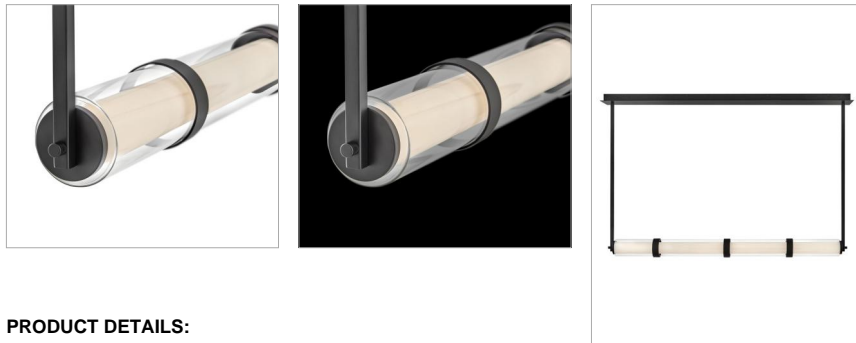

CY

FR41486BK

LARGE LINEAR

Showcasing an understated glamour with sleek, modern styling, Cy's elongated design features clear glass surrounding etched opal glass, creating captivating refractions from dimmable integrated LEDs. A full canopy, square stems, and decorative ribbing punctuate the fixture with a Lacquered Brass or Black finish.

DETAILS	
FINISH:	Black
MATERIAL:	Steel
GLASS:	Clear & Etched Opal
DIMMABLE:	YES, CL TYPE DIMMER (SSL7A)

DIMENSIONS	
WIDTH:	49.5"
HEIGHT:	21.5"
DEPTH:	6
WEIGHT:	19.5lb

LIGHT SOURCE	
LIGHT SOURCE:	Integrated LED
LED NAME:	EB230K90546601
VOLTAGE:	120v/277v
COLOR TEMP:	2700
LUMENS:	2300
INCANDESCENT EQUIVALENCY:	2 x 100w
DIMMABLE:	YES, CL TYPE DIMMER (SSL7A)

MOUNTING	
CANOPY:	4.75"W X 48.25"L
LEAD WIRE:	1 X 120"
MAX HEIGHT:	32.5

SHIPPING	
CARTON LENGTH:	54.8
CARTON WIDTH:	11.5
CARTON HEIGHT:	10
CARTON WEIGHT:	23.5

PRODUCT DETAILS:

- This fixture includes multiple down stems in various lengths to customize the installation height, including two 6" stems and four 12" stems
- Suitable for use in dry (indoor) locations as defined by NEC and CEC. Meets United States UL Underwriters Laboratories & CSA Canadian Standards Association Product Safety Standards.
- Equipped with 120/277V universal driver.
- LED components carry a 5-year limited warranty
- Bold silhouette with dramatic details creates a modern statement