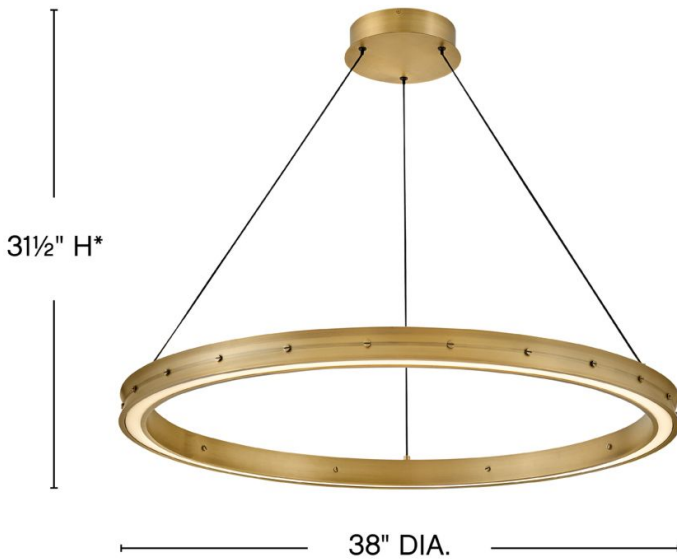

ALTHEA

FR41476LCB

LARGE CHANDELIER

Elegant in its minimalism, Althea is simply adorned, accented by decorative screws in a matching Lacquered Brass or Satin Black finish. An etched diffuser softly diffuses light from the top and bottom, filling your entire space with warm illumination.

| DETAILS | |
|---------------|-----------------------------|
| FINISH: | Lacquered Brass |
| MATERIAL: | Steel |
| SLOPE DEGREE: | 90 |
| DIMMABLE: | YES, CL TYPE DIMMER (SSL7A) |

| DIMENSIONS | |
|------------|--------|
| WIDTH: | 38" |
| HEIGHT: | 31.5" |
| WEIGHT: | 16.4lb |

| LIGHT SOURCE | |
|---------------------------|-----------------------------|
| LIGHT SOURCE: | Integrated LED |
| LED NAME: | EB230K90312481 |
| WATTAGE: | 114w LED *Included |
| VOLTAGE: | 120v/277v |
| COLOR TEMP: | 2900 |
| LUMENS: | 4600 |
| INCANDESCENT EQUIVALENCY: | 4 x 100w |
| DIMMABLE: | YES, CL TYPE DIMMER (SSL7A) |

| MOUNTING | |
|-------------|----------|
| CANOPY: | 8" Dia. |
| LEAD WIRE: | 1 X 120" |
| MAX HEIGHT: | 100 |

| SHIPPING | |
|----------------|------|
| CARTON LENGTH: | 42.8 |
| CARTON WIDTH: | 42.5 |
| CARTON HEIGHT: | 6 |
| CARTON WEIGHT: | 25.4 |