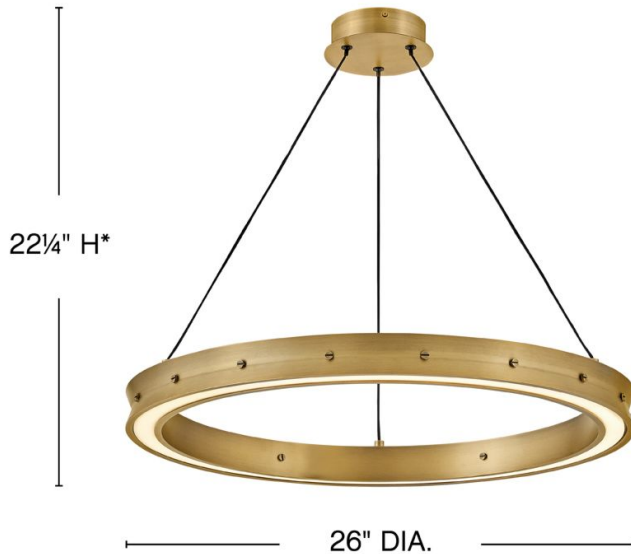

## FR41475LCB

### MEDIUM CHANDELIER

Elegant in its minimalism, Althea is simply adorned, accented by decorative screws in a matching Lacquered Brass or Satin Black finish. An etched diffuser softly diffuses light from the top and bottom, filling your entire space with warm illumination.

\*As photographed.

DETAILS	
FINISH:	Lacquered Brass
MATERIAL:	Steel
SLOPE DEGREE:	90
DIMMABLE:	YES, CL TYPE DIMMER (SSL7A)

DIMENSIONS	
WIDTH:	26"
HEIGHT:	22.3"
WEIGHT:	11lb

LIGHT SOURCE	
LIGHT SOURCE:	Integrated LED
LED NAME:	EB230K90314481
VOLTAGE:	120v/277v
COLOR TEMP:	2900
LUMENS:	2300
INCANDESCENT EQUIVALENCY:	2 x 100w
DIMMABLE:	YES, CL TYPE DIMMER (SSL7A)

MOUNTING	
CANOPY:	5.25" Dia.
LEAD WIRE:	1 X 120"
MAX HEIGHT:	99.5

SHIPPING	
CARTON LENGTH:	30.3
CARTON WIDTH:	30.3
CARTON HEIGHT:	6
CARTON WEIGHT:	16