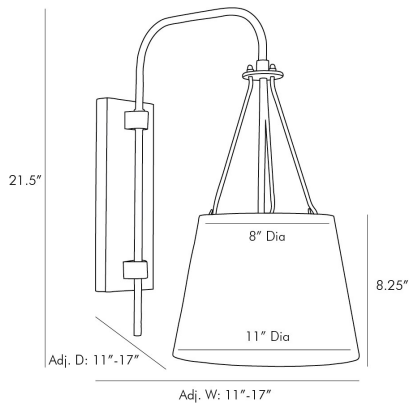

ARTERIORES

FRANKLIN SCONCE

49392

Antique Brass

Contract Suitable As Is

Classic style meets modern ingenuity with the Franklin. A steel chandelier-style hanging detail in an antique brass finish suspends a white linen shade delivering traditional elegance to a room. Extending from a bronze-finished plate is an arched arm that swings making this an ideal lighting design for a bedside or reading nook.

APPEARANCE

Material	Linen, Steel
Finish	Antique Brass, Bronze, White
Top Coat/Sealant	false

DIMENSIONS

Center Of Mount From Btm	10 IN
Backplate	H: 13 IN, W: 4.5 IN, D: 1 IN
Mount	H: 12.5 IN, W: 4 IN

WIRING

Rating	Indoor Only
Cord	0.5 FT IN, Black/White, SVT
Socket	1, Type A - E26
Maximum Watt	60
Voltage	110-120 V

CERTIFICATIONS

Cerifications	Mexico Australia, European Union, United Arab Emirates, United States, Canada

COMPLIANCY

UL/ETL	Yes
CB	Yes
RoHS	true

SHIPPING

Product Weight	4.5 LBS
Gross Weight 1	7.9 LBS
Shipping Box 1	H: 16 IN, L: 23.6 IN, W: 14 IN