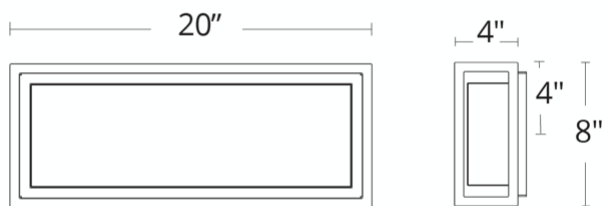

SPECIFICATIONS

Rated Life	54000 Hours
Standards	ETL, cETL, Wet Location Listed, IP65, Title 24 JA8: 2019 Compliant
Input	120 VAC, 50/60Hz
Dimming	ELV
Mounting	Can be mounted on wall in all orientations
Color Temp	3000K
CRI	90
Construction	Aluminum construction with white mitered glass

WS-W73620