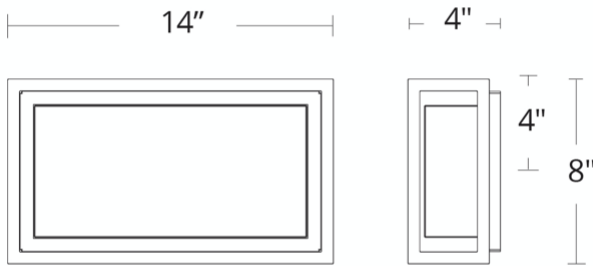

SPECIFICATIONS

Rated Life	54000 Hours
Standards	ETL, cETL, Wet Location Listed, IP65, Title 24 JA8: 2019 Compliant
Input	120 VAC, 50/60Hz
Dimming	ELV
Mounting	Can be mounted on wall in all orientations
Color Temp	3000K
CRI	90
Construction	Aluminum construction with white mitered glass

WS-W73614