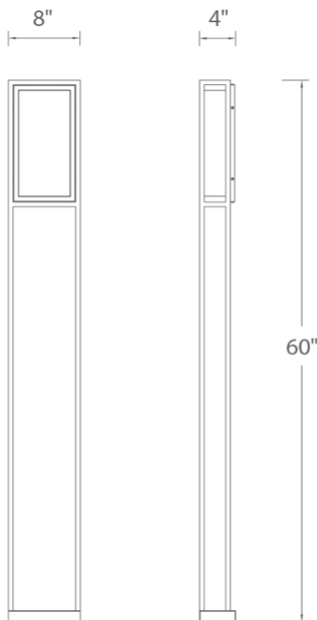

FEATURES

- Driver concealed within the fixture
- White ceramic silk-screened mitered glass

SPECIFICATIONS

Rated Life	54000 Hours
Standards	ETL, cETL, Wet Location Listed
Input	120-277V, 50/60Hz
Dimming	ELV
Color Temp	3000K
CRI	90
Construction	Aluminum construction with white mitered glass

REPLACEMENT PARTS

RPL-GLA-W73614 - Outer Glass

Model & Size	Color Temp	Finish	LED Watts	LED Lumens	Delivered Lumens
WS-W73660 60"	3000K	BK Black	15.7W	1419	644
	3000K	BZ Bronze	15.7W	1419	644

Example: **WS-W73660-BZ**