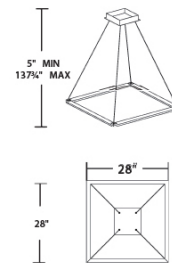

Fixture Type: _____

Catalog Number: _____

Project: _____

Location: _____

Frame

Pendant 3000K

Model & Size	Color Temp & CRI	Watt	LED Lumens	Delivered Lumens	Title 24	Finish
PD-29828 28"	3000K 90	55W	6334	5131	Yes	AL Brushed Aluminum BK Black

Example: **PD-29828-AL**

DESCRIPTION

An extruded acrylic diffuser with mitered edges gives this design a clean, elevated look, evenly spreading the powerful LED light for a geometric illumination that matches back to the rectilinear canopy.

FEATURES

- Thin color matched powered aircraft cables and hardware
- Crisp mitered joints
- Can be mounted on a sloped ceiling
- Driver concealed within the canopy
- 5 year warranty

SPECIFICATIONS

Color Temp:	3000K
Input:	120-277 VAC, 50/60Hz
CRI:	90
Dimming:	ELV: 100-10%, 0-10V: 100-3%
Rated Life:	50000 Hours
Standards:	ETL, cETL, Title 24: 2019 Damp Location Listed
Construction:	Aluminum body with extruded acrylic diffuser

FINISHES

LINE DRAWING