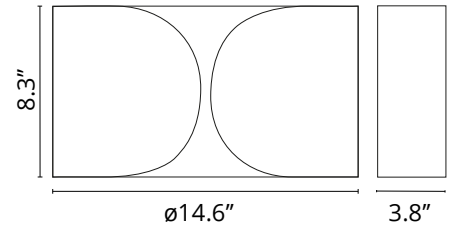

### Physical

Color	White
Net weight (lb)	8.16
Package height (in)	5.71
Package width (in)	15.75
Package length (in)	9.45
Package volume (in)	849.45
IP internal	20