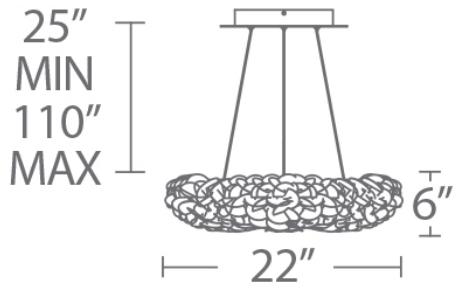

PD-59922

Model & Size	Color Temp	Finish	LED Watts	LED Lumens	Delivered Lumens
PD-59922 22"	3000K	BN Brushed Nickel	31.5W	2718	2333

Example: **PD-59922-BN**

For custom requests please contact customs@modernforms.com