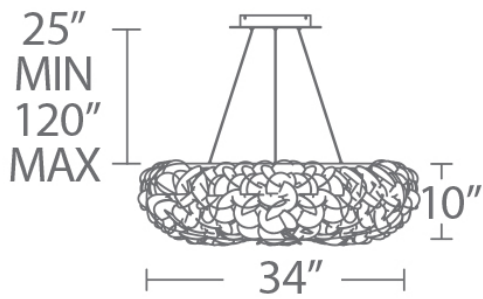

PD-59933

Model & Size	Color Temp	Finish	LED Watts	LED Lumens	Delivered Lumens
PD-59933 33"	3000K	BN Brushed Nickel	44W	3980	3375

Example: **PD-59933-BN**

For custom requests please contact customs@modernforms.com