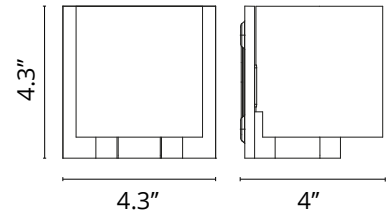

### Physical

Color	Chrome/White
Net weight (lb)	1.76
Package height (in)	6.69
Package width (in)	7.48
Package length (in)	6.69
Package volume (in)	335.08
IP internal	20

RETILAP	UL LISTED	GWT 850°	IK 00	IP 20
---------	-----------	----------	-------	-------