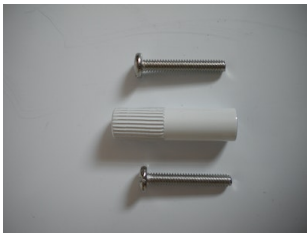

RF7460100

Tilee Fixing Accessories Bag

RF15207

Tilee G9 Lampholder