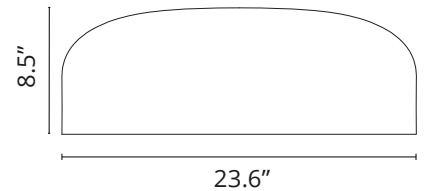

Color	Black
Length (in)	23.62
Net weight (lb)	9.92
Package volume (in)	9536.17
IP internal	20

Download

- [Mounting instructions](#)  PDF
- [Spare Parts](#)  PDF

Photometric

Lighting type	Direct
Light distribution	Symmetric