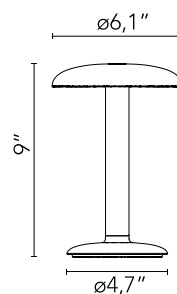

Gustave is a portable, self-powered luminaire, specially designed for tabletop lighting applications and other related uses as supplementary lighting. Gustave's compact size encloses a perfect mix of the most innovative optical and light technology and a disruptive engineering, developed in the service of a discretionary purpose of Flos for this project: to create the first portable luminaire on the market with circular design awareness, ecological and honestly conceived against obsolescence. Portable luminaire with autonomous battery, designed for residential applications. Powered by 'Button Type 18650 Li-Ion' batteries (2 units, included inside the product). USB-C charging cable (plug adapter not included). 0-100% sequential regulation by means of capacitive haptic push button.