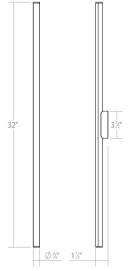

# Fino LED Bath Bar Spec Sheet

SKU: 3773.25-35    Learn more at:  
<https://sonnemanlight.com/fino-led-bath-bar>

Description: Ultra thin and minimally scaled, these slender bars of powerful light are mounted in a fixed position on a wall or ceiling. The softly shaped mounting brackets have radiused ends on their linear section and can be mounted to a wall with the addition of a remotely placed LED driver. A 4 round [Fino Optional Wall Plate Kit](#) may be ordered in conjunction with a Fino LED Bath Bar. This accessory is featured in the bathroom images above, but is not included unless ordered separately.

## Dimensions

Height:	32"
Width:	32"
Extends:	1.5"
Minimum Extension:	1.5"
Maximum Extension:	1.5"
Size:	32"
Canopy/Backplate/Base Width:	0.5
Canopy/Backplate/Base Height:	3.25

## Shipping

Carton 1 L x W x H:	3" X 3" X 38"
Carton 1 Gross Weight:	3 LBS