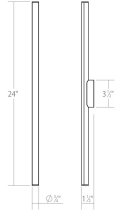

Project:

Fino LED Bath Bar Spec Sheet

SKU: 3772.25-35 Learn more at:
<https://sonnemanlight.com/fino-led-bath-bar>

Description: Ultra thin and minimally scaled, these slender bars of powerful light are mounted in a fixed position on a wall or ceiling. The softly shaped mounting brackets have radiused ends on their linear section and can be mounted to a wall with the addition of a remotely placed LED driver. A 4 round [Fino Optional Wall Plate Kit](#) may be ordered in conjunction with a Fino LED Bath Bar. This accessory is featured in the bathroom images above, but is not included unless ordered separately.

Type #:

Dimensions

Height:	24"
Width:	24"
Extends:	1.5"
Minimum Extension:	1.5"
Maximum Extension:	1.5"
Size:	24"
Canopy/Backplate/Base Width:	0.5
Canopy/Backplate/Base Height:	3.25

Electrical Specs

Bulb(s) Included?:	Yes
Bulb 1 Type:	Integral LED
Bulb Quantity:	1
Input Voltage:	120VAC
Wattage:	13
Initial Lumens:	1400
Delivered Lumens:	830
Color Temperature:	3500K
CRI:	90
Power Supply Type:	Driver
Power Supply Quantity:	1
Power Supply Location:	Remote
Dimming Type:	TRIAC/ELV
Bulb Max Wattage:	13

Installation

Installation:	Licensed electrician required
Installation Orientation:	Any Orientation

Shipping

Carton 1 L x W x H:	3" X 3" X 31"
Carton 1 Gross Weight:	2 LBS

Shade

Shade 1 Material:	Optical Acrylic
-------------------	-----------------