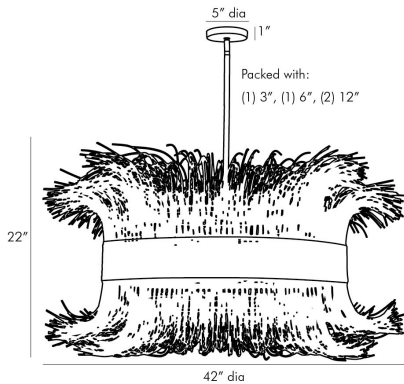

ARTERIORES

FILAMENTO CHANDELIER

LAURA KIRAR

DK89925

H: 28 IN, Dia: 42.00 IN

Natural

Contract Suitable As Is

From the runway to our living rooms our love affair with rattan sees no end in sight. Laura Kirar's Filamento Chandelier marries hand-crafted artistry with modern appeal featuring free-flowing rattan cinched in by banded rattan for a pièce de résistance finished in vibrant gold.

APPEARANCE

Material	Rattan, Steel
Finish	Antique Brass, Black, Gold
Finish Will Vary	true
Top Coat/Sealant	false

DIMENSIONS

Chandelier	H: 22 IN, Dia: 42.00 IN
Minimum Hanging Height	28 IN
Maximum Hanging Height	55 IN
Canopy	H: 1 IN, Dia: 5.00 IN

WIRING

Rating	Indoor Only
Cord	10 FT IN, Clear/Silver, SVT
Socket	6, Type A - E26
Maximum Watt	60
Voltage	110-120 V

CERTIFICATIONS

Certifications	Mexico United States, Canada
----------------	---------------------------------

COMPLIANCE

UL/ETL	Yes
RoHS	true

SHIPPING

Product Weight	12 LBS
Gross Weight 1	30.5 LBS
Shipping Box 1	H: 21 IN, L: 41 IN, W: 41 IN

REPLACEMENT PARTS

Replacement Part 1	PIPE-219, PIPE-220
Replacement Part 1 Dim	(1) 3", (1) 6", (2) 12"
Replacement Part 2	CANOPY-401, CANOPY-402
Replacement Part 2 Dim	1" x 5"