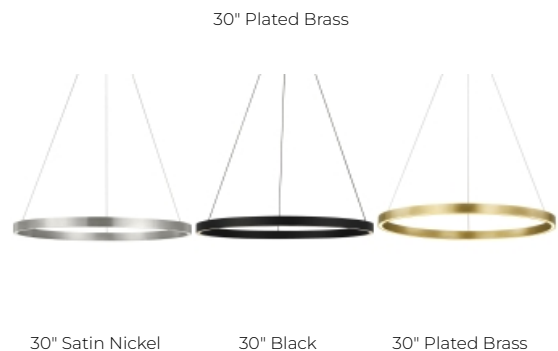

FIAMA 30 SUSPENSION

PRODUCT FEATURES

- Large transitional design style yet modern
- Simple slender ring that adds a minimalist chic feel to any space
- Ideal for dining room lighting, foyer lighting and commercial
- Ships with an energy efficient integrated LED lamp
- Fully dimmable integrated LEDs illuminate up and down to create the desired ambiance
- Protected by a 5-year warranty

LAMPING

Includes 80.3 watt, 5768 delivered lumen, 3000K or 3500K LED module. Dimmable with most LED compatible ELV, TRIAC and 0-10V dimmers. Fixture provided with twelve feet of field-cutable cable to match finish selection.

ORDERING INFORMATION

700FIA	SHAPE OR SIZE	FINISH	LAMP
	30 30" DIAMETER	B BLACK BR PLATED BRASS S SATIN NICKEL	- LED930 LED 90 CRI 3000K 120V-277V UNV - LED935 LED 90 CRI 3500K 120V-277V UNV

JOB NAME

NOTES