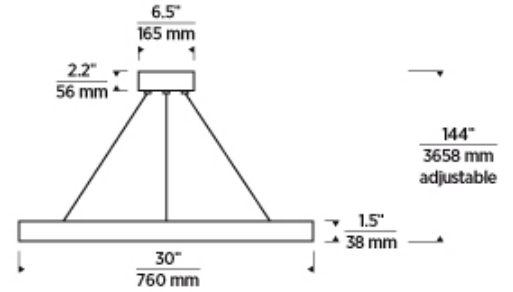

ORDERING INFORMATION

700FIA	SHAPE OR SIZE	FINISH	LAMP
	30 30" DIAMETER	B BLACK BR PLATED BRASS S SATIN NICKEL	- LED930 LED 90 CRI 3000K 120V-277V UNV - LED935 LED 90 CRI 3500K 120V-277V UNV

JOB NAME

NOTES

7400 Linder Avenue, Skokie, IL 60077
T 847.410.4400 | F 847.410.4500 | techlighting.com

FIAMA 30 SUSPENSION

SPECIFICATIONS

PRIMARY MATERIAL	Aluminum
SHADE MATERIAL	Aluminum
NET WEIGHT	9 lbs
HEIGHT	1.5in
WIDTH	30in
LENGTH	30in
UP LIGHT / DOWN LIGHT / BOTH?	
WET LISTED	
DAMP LISTED	Yes
DRY LISTED	
MIN. HANGING HEIGHT	15in
MAX HANGING HEIGHT	147in
TOTAL CORD LENGTH	144in
TOTAL STEM LENGTH	
STEM QTY	
SLOPED CEILING ADAPTABLE?	Yes 45° Max
GENERAL LISTING	ETL Listed
INCLUDES	