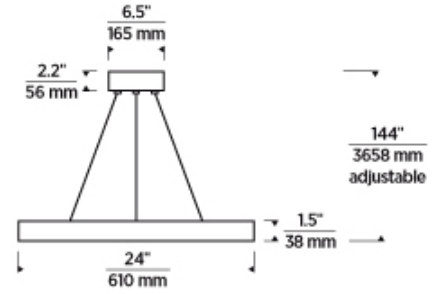

## ORDERING INFORMATION

700FIA	SHAPE OR SIZE	FINISH	LAMP
	24 24" DIAMETER	<b>B</b> BLACK <b>BR</b> PLATED BRASS <b>S</b> SATIN NICKEL	- <b>LED930</b> LED 90 CRI 3000K 120V-277V UNV - <b>LED935</b> LED 90 CRI 3500K 120V-277V UNV

## SPECIFICATIONS

PRIMARY MATERIAL	Aluminum
SHADE MATERIAL	Aluminum
NET WEIGHT	7 lbs
HEIGHT	1.5in
WIDTH	24in
LENGTH	24in
UP LIGHT / DOWN LIGHT / BOTH?	
WET LISTED	
DAMP LISTED	Yes
DRY LISTED	
MIN. HANGING HEIGHT	15in
MAX HANGING HEIGHT	147in
TOTAL CORD LENGTH	144in
TOTAL STEM LENGTH	
STEM QTY	
SLOPED CEILING ADAPTABLE?	Yes 45° Max
GENERAL LISTING	ETL Listed
INCLUDES	