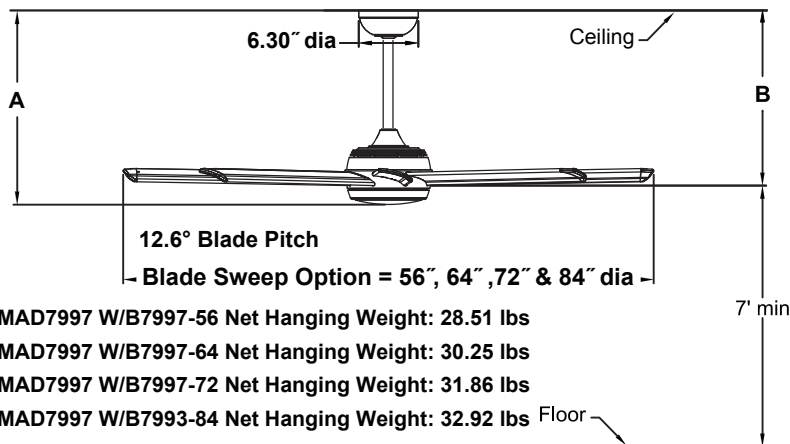

## MAD7997\*\* Ceiling Fan

MAD7997 W/B7997-56 Net Hanging Weight: 28.51 lbs

MAD7997 W/B7997-64 Net Hanging Weight: 30.25 lbs

MAD7997 W/B7997-72 Net Hanging Weight: 31.86 lbs

MAD7997 W/B7993-84 Net Hanging Weight: 32.92 lbs