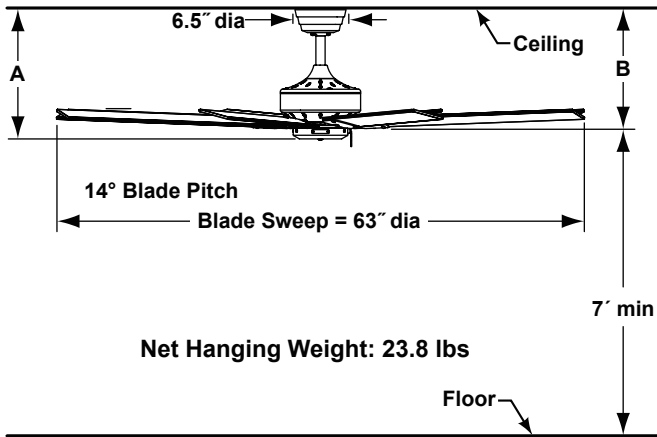

LEVON™ AC

FP7910
Ceiling Fan**

	A	B
Fan w/6" downrod	14.50"	12.00"
Fan w/12" downrod	20.50"	18.00"
Fan w/18" downrod	26.50"	24.00"
Fan w/24" downrod	32.50"	30.00"
Fan w/36" downrod	44.50"	42.00"
Fan w/48" downrod	56.50"	54.00"
Fan w/60" downrod	68.50"	66.00"
Fan w/72" downrod	80.50"	78.00"

MOTOR SPECS:

188 x 25 AC motor is designed for optimal performance with this fan.

BLADES:

A set of eight reversible wood blades is included.

CONTROL OPTIONS:

Optional CW5, WC1WH, WC2WH, WR500WH, WR501WH and CWRL4 wall controls are available—sold separately. Optional BTR9, CRL4WH and CR500, BTR9 receiver unit and WFR50 WiFi receiver unit are available—sold separately. Instructions are provided with each control.