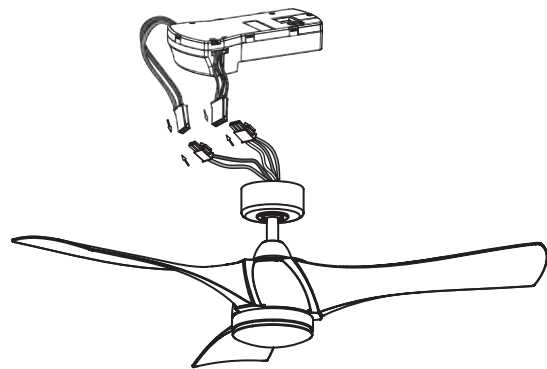

FPD6858** 56" Ceiling Fan

featuring KwikWire easy connection

INSTALLATION REQUIREMENTS:

Fan must be attached to a securely anchored electrical junction box capable of withstanding a load of at least 35 lbs.

ELECTRICAL REQUIREMENTS:

Requires a grounded electrical supply line of 120 volts AC, 60 Hz, 15 amp circuit.

MOTOR SPECS:

DC100 x 30 sensorless DC motor is designed for optimal performance with this fan.

BLADE SET:

A set of three 27" composite blades is included.

CONTROL OPTIONS:

A WiFi receiver and TR305 hand-held remote control are included. Push button remote control with 16 fan speeds, fresh air, reverse, ON/OFF dimmer light levels, CCT Select (correlated color temperature selection), fan/light timer, home away, safe exit and off button. Visit the Apple APP Store or Google Play Store to download the free fanSync WiFi APP and create your Fanimation fanSync account. Optional TW306 wall control is available — sold separately. Instructions are provided with each control.

LIGHTING OPTIONS:

One 24-watt CCT LED (Warm/Natural/Cool) included.

DOWNROD OPTIONS:

Fan comes with a 1" dia. x 4.5" long downrod (DR1-45). Optional downrods are available in 12", 18", 24", 36", 48", 60" and 72" lengths. A downrod coupler is available for installations requiring a downrod longer than 72". Fan can be mounted on a sloped ceiling up to 27°. Most sloped ceiling installations require a standard 18" downrod or longer downrod. Optional sloped ceiling ball kits (SCB1-52) are available for slope angles greater than 27° and up to 42°. Optional close-to-ceiling kit is available as well — sold separately. Call technical support for more information.