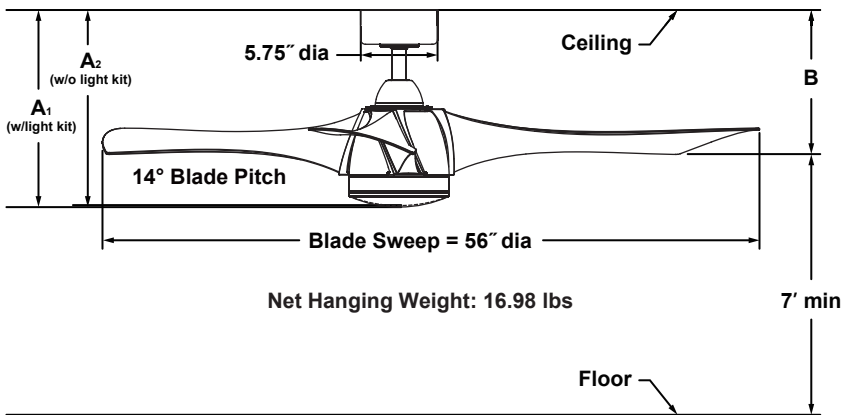

FPD6858** 56" Ceiling Fan

featuring KwikWire easy connection

INSTALLATION REQUIREMENTS:

Fan must be attached to a securely anchored electrical junction box capable of withstanding a load of at least 35 lbs.

LIGHTING OPTIONS:

One 24-watt CCT LED (Warm/Natural/Cool) included.

DOWNROD OPTIONS:

Fan comes with a 1" dia. x 4.5" long downrod (DR1-45). Optional downrods are available in 12", 18", 24", 36", 48", 60" and 72" lengths. A downrod coupler is available for installations requiring a downrod longer than 72". Fan can be mounted on a sloped ceiling up to 27°. Most sloped ceiling installations require a standard 18" downrod or longer downrod. Optional sloped ceiling ball kits (SCB1-52) are available for slope angles greater than 27° and up to 42°. Optional close-to-ceiling kit is available as well — sold separately. Call technical support for more information.