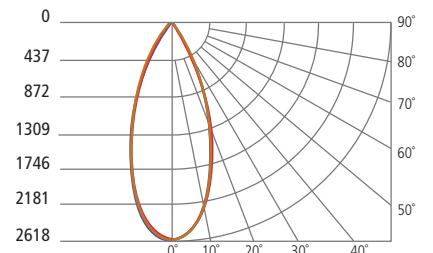

PHOTOMETRICS*

*For latest photometrics, please visit www.techlighting.com

EXO SINGLE PENDANTS & CEILING

Description: LED Multiples Module
40° Beam - 0° Tilt, 3000K
Model: LED Multiples 40° Low
Input Power (Watts): 12.4
Input Power Factor: 0.98
Absolute Luminous Flux (Lumens): 1056
Lumen Efficacy (Lumens per Watt): 85.2

ANGLE	0°	45°	90°
0°	2188	2188	2188
5°	2137	2136	2106
10°	1956	1938	1893
15°	1633	1608	1536
20°	1206	1175	1082
25°	736	705	632
30°	377	362	318
35°	179	174	151
40°	82	81	74
45°	42	42	39
50°	24	23	22
55°	14	13	12
60°	8	8	8
65°	5	5	5
70°	2	2	2
75°	1	0	0
80°	0	0	0
85°	0	0	0
90°	0	0	0