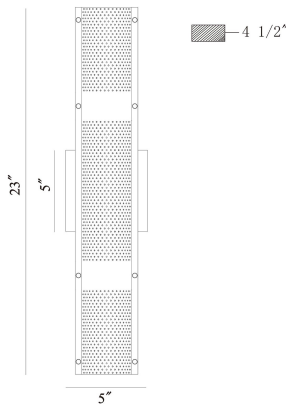

WESTCLIFFE, 4-LIGHT 23IN INTEGRATED LED OUTDOOR WALL SCONCE

PRODUCT DETAILS

No.	:	46802-019
Product Color	:	GOLD-BLACK MIX
Product Material	:	METAL
Shade / Accent Colour	:	BLACK
Shade / Accent Material	:	STEEL
Width	:	5"
Height	:	23"
Ext	:	4.5"
Weight	:	5.9LBS
Shade Height	:	23"
Shade Diameter	:	3"

LIGHT SOURCE DETAILS

Number of Bulbs	:	1
Light Source	:	LED
Light Source Type	:	LED / INTEGRATED LED
Bulb Voltage	:	120V
Socket Type	:	INTEGRATED
Wattage	:	4.1W
Total Wattage	:	16.5W
Delivered Lumens	:	110LM
Kelvin	:	3000K
CRI	:	90
Bulb Included	:	YES
Dimmable	:	YES

OPTIONS AVAILABLE

ITEM NO.	FINISH	SHADE
46802-019	GOLD-BLACK MIX	BLACK

TECHNICAL DETAILS

Hanging Support Type	:	J-BOX
Canopy / Backplate Length	:	5.75"
Canopy / Backplate Height	:	5.75"
Canopy / Backplate Width	:	0.75"
IP Rating	:	IP44
Location	:	WET
Beam Angle	:	360