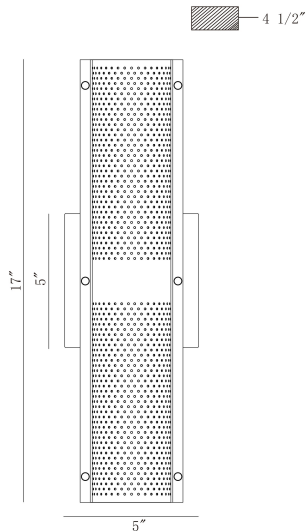

Westcliffe, WestCliffeOutdoor LED WC L

PRODUCT DETAILS

No.	:	46461-018
Product Color	:	Black
Product Material	:	Aluminum
Shade / Accent Colour	:	NA
Shade / Accent Material	:	Aluminum
Length	:	17"
Width	:	5"
Height	:	4.5"
Overall Height	:	4.5"
Weight	:	4lbs

LIGHT SOURCE DETAILS

Number of Bulbs	:	2
Light Source	:	LED
Light Source Type	:	LED
Input Voltage	:	120V
Bulb Voltage	:	30V
Socket Type	:	LED
Wattage	:	8W
Delivered Lumens	:	76lm
Kelvin	:	3000K
CRI	:	90
Bulb Included	:	Yes
Dimmable	:	Yes

OPTIONS AVAILABLE

ITEM NO.	FINISH	SHADE
46461-018	Black	NA

TECHNICAL DETAILS

Light Direction	:	Up and Down
Driver	:	Yes
IP Rating	:	20
Location	:	Wet

PROJECT INFORMATION

 Job Name: Date: Category:

 Comments: