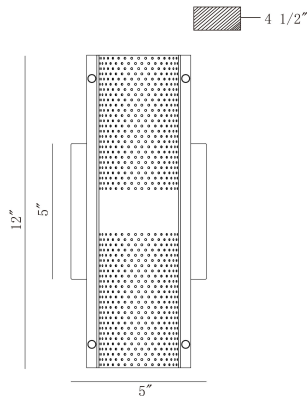

### PRODUCT DETAILS

No.	:	46460-011
Product Color	:	Black
Product Material	:	Aluminum
Shade / Accent Colour	:	NA
Shade / Accent Material	:	Aluminum
Length	:	12"
Width	:	5"
Height	:	4.5"
Weight	:	4.5lbs

### LIGHT SOURCE DETAILS

Number of Bulbs	:	2
Light Source	:	LED
Light Source Type	:	LED
Input Voltage	:	120V
Bulb Voltage	:	30V
Socket Type	:	LED
Wattage	:	8W
Delivered Lumens	:	99lm
Kelvin	:	3000K
CRI	:	90
Bulb Included	:	Yes
Dimmable	:	Yes

### TECHNICAL DETAILS

Light Direction	:	Up and Down
Driver	:	Yes
IP Rating	:	20
Location	:	Wet