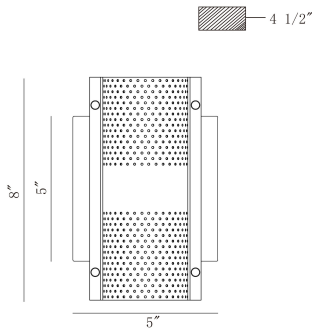

### PRODUCT DETAILS

No.	:	46459-015
Product Color	:	Black
Product Material	:	Aluminum
Shade / Accent Colour	:	NA
Shade / Accent Material	:	Aluminum
Length	:	8"
Width	:	5"
Height	:	4.5"
Overall Height	:	4.5"
Weight	:	2lbs

### LIGHT SOURCE DETAILS

Number of Bulbs	:	2
Light Source	:	LED
Light Source Type	:	LED
Input Voltage	:	120V
Bulb Voltage	:	30V
Socket Type	:	LED
Wattage	:	8W
Delivered Lumens	:	161lm
Kelvin	:	3000K
CRI	:	90
Bulb Included	:	Yes
Dimmable	:	Yes

### TECHNICAL DETAILS

Light Direction	:	Up and Down
Driver	:	Yes
IP Rating	:	20
Location	:	Wet