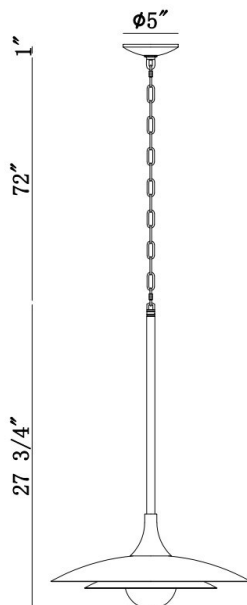

WELSH, Welsh, LED Pendant

PRODUCT DETAILS

No.	:	46441-010
Product Color	:	White
Product Material	:	Iron
Shade / Accent Colour	:	white
Shade / Accent Material	:	Glass
Length	:	18"
Width	:	18"
Diameter	:	18"
Height	:	27.5"
Overall Height	:	28"
Weight	:	9.9lbs
Shade Length	:	18"
Shade Width	:	18"
Shade Height	:	1.47"
Shade Diameter	:	18"

LIGHT SOURCE DETAILS

Number of Bulbs	:	1
Light Source	:	LED
Light Source Type	:	LED
Input Voltage	:	110V
Bulb Voltage	:	110V
Wattage	:	10W
Total Wattage	:	10W
Delivered Lumens	:	448lm
Kelvin	:	3000K
CRI	:	95.2
Bulb Included	:	Yes
Dimmable	:	Yes

OPTIONS AVAILABLE

ITEM NO.	FINISH	SHADE
46441-010	White	white
46441-027	Blue	white
46441-034	Gray	white
46441-041	Black	white

TECHNICAL DETAILS

Light Direction	:	Up and Down
Hanging Support Length	:	72"
Rods Included	:	Yes
Canopy / Backplate Length	:	5"
Canopy / Backplate Height	:	1.25"
Canopy / Backplate Width	:	5"
Canopy / Backplate Dia.	:	5"
Location	:	Dry