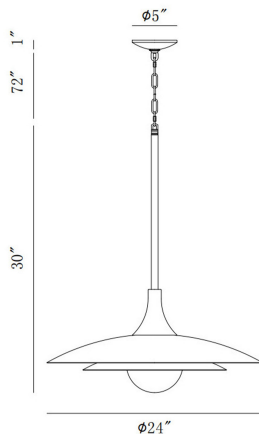

WELSH, 30IN INTEGRATED LED PENDANT

PRODUCT DETAILS

No.	:	46785-015
Product Color	:	MATTE WHITE
Product Material	:	METAL
Shade / Accent Colour	:	WHITE
Shade / Accent Material	:	GLASS
Length	:	24"
Width	:	24"
Diameter	:	24"
Height	:	30"
Overall Height	:	101"
Weight	:	9.2LBS
Shade Height	:	4.7"
Shade Diameter	:	4.7"

LIGHT SOURCE DETAILS

Number of Bulbs	:	1
Light Source	:	LED
Light Source Type	:	LED / INTEGRATED LED
Bulb Voltage	:	120V
Socket Type	:	INTEGRATED
Wattage	:	15W
Total Wattage	:	15W
Delivered Lumens	:	700LM
Kelvin	:	3000K
CRI	:	90
Bulb Included	:	YES
Dimmable	:	YES

OPTIONS AVAILABLE

ITEM NO.	FINISH	SHADE
46785-015	MATTE WHITE	WHITE
46785-022	MATTE BLUE	BLUE
46785-039	MATTE GREY	GRAY
46785-046	MATTE BLACK	BLACK

TECHNICAL DETAILS

Light Direction	:	DOWN
Hanging Support Type	:	CHAIN
Hanging Support Length	:	72"
Canopy / Backplate Height	:	1"
Canopy / Backplate Dia.	:	5"
IP Rating	:	IP22
Location	:	DRY
Beam Angle	:	360