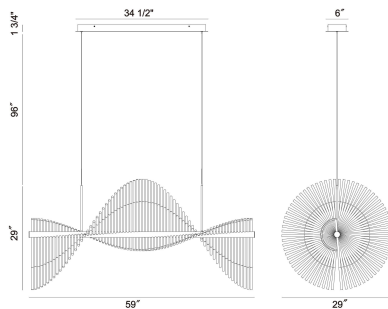

PROJECT INFORMATION

Job Name: Date: Type:

Comments: