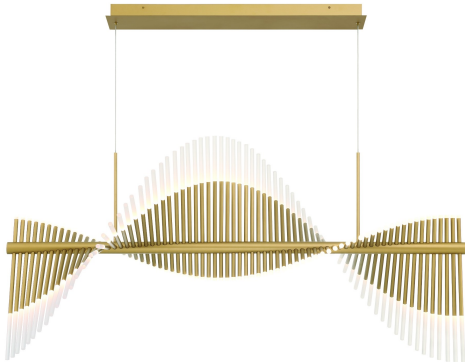

## PRODUCT DETAILS

No.	:	47126-015
Product Color	:	MATTE GOLD
Product Material	:	GOLD
Shade / Accent Colour	:	FROSTED
Shade / Accent Material	:	ACRYLIC
Length	:	59"
Diameter	:	29"
Weight	:	24.2LBS
Shade Height	:	3.5"
Shade Diameter	:	0.5"

## TECHNICAL DETAILS

Hanging Support Type	:	WIRE
Canopy / Backplate Length	:	34.5"
Canopy / Backplate Height	:	1.75"
Canopy / Backplate Width	:	4.75"
IP Rating	:	IP22
Title 24	:	YES
Beam Angle	:	360