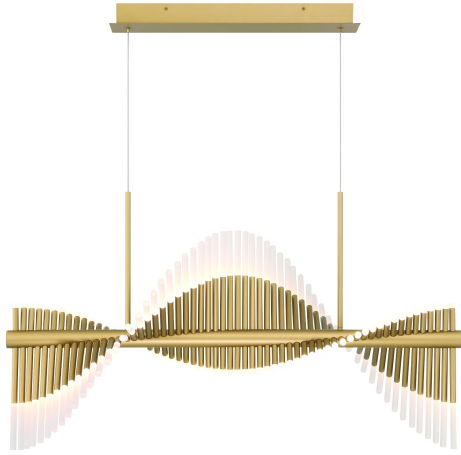

# VOLTIK, 60-LIGHT 40IN INTEGRATED LED LINEAR CHANDELIER

## PRODUCT DETAILS

No.	:	47125-018
Product Color	:	MATTE GOLD
Product Material	:	GOLD
Shade / Accent Colour	:	FROSTED
Shade / Accent Material	:	ACRYLIC
Length	:	39.5"
Diameter	:	18.75"
Weight	:	17.6LBS
Shade Height	:	3.5"
Shade Diameter	:	0.5"

## LIGHT SOURCE DETAILS

Light Source Type	:	INTEGRATED LED
Bulb Voltage	:	3V
Total Wattage	:	60W
Delivered Lumens	:	6322LM
Kelvin	:	3000K
CRI	:	90
Dimmable	:	YES

## TECHNICAL DETAILS

Hanging Support Type	:	WIRE
Canopy / Backplate Length	:	20"
Canopy / Backplate Height	:	1.75"
Canopy / Backplate Width	:	4.75"
IP Rating	:	IP22
Title 24	:	YES
Beam Angle	:	360