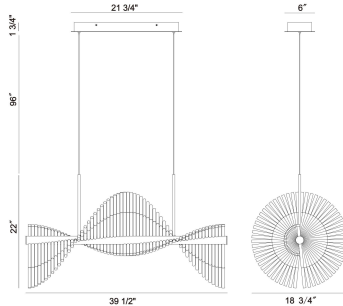

## PRODUCT DETAILS

No.	:	47125-018
Product Color	:	MATTE GOLD
Product Material	:	GOLD
Shade / Accent Colour	:	FROSTED
Shade / Accent Material	:	ACRYLIC
Length	:	39.5"
Diameter	:	18.75"
Weight	:	17.6LBS
Shade Height	:	3.5"
Shade Diameter	:	0.5"

## TECHNICAL DETAILS

Hanging Support Type	:	WIRE
Canopy / Backplate Length	:	20"
Canopy / Backplate Height	:	1.75"
Canopy / Backplate Width	:	4.75"
IP Rating	:	IP22
Title 24	:	YES
Beam Angle	:	360