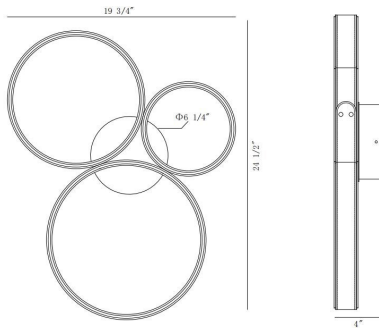

### PRODUCT DETAILS

No.	:	43894-017
Product Color	:	BLACK
Length	:	19.75"
Width	:	24.5"
Height	:	4"

### LIGHT SOURCE DETAILS

Light Source Type	:	INTEGRATED LED
Input Voltage	:	120V
Bulb Voltage	:	120V
Socket Type	:	LED
Total Wattage	:	80W
Delivered Lumens	:	2080lm
Kelvin	:	3500K
CRI	:	90+
Dimmable	:	Yes

### TECHNICAL DETAILS

Canopy / Backplate Height	:	2"
Canopy / Backplate Dia.	:	6.25"
Location	:	DRY
Title 24	:	Yes