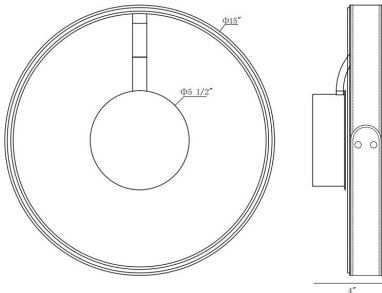

OPTIONS AVAILABLE

ITEM NO.	FINISH	SHADE
43893-010	BLACK	
43893-034	GREY	

PROJECT INFORMATION

Job Name: Date: Type:

Comments: