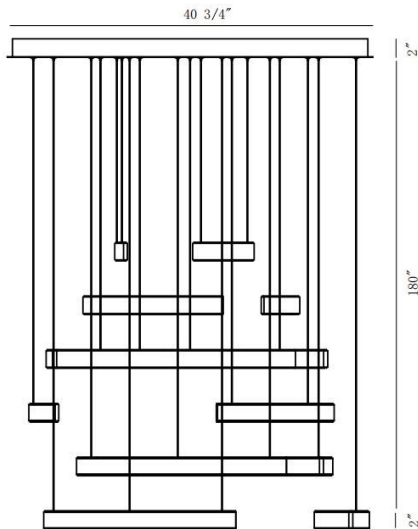

VERDURA, 1-LIGHT LED CHANDELIER

PRODUCT DETAILS

No.	:	43902-019
Product Color	:	BLACK
Width	:	40.75"
Height	:	2"
Weight	:	73lbs

LIGHT SOURCE DETAILS

Light Source Type	:	INTEGRATED LED
Input Voltage	:	120V
Bulb Voltage	:	24V
Socket Type	:	LED
Total Wattage	:	269W
Delivered Lumens	:	3510lm
Kelvin	:	3500K
CRI	:	90+
Dimmable	:	Yes

OPTIONS AVAILABLE

ITEM NO.	FINISH	SHADE
43902-019	BLACK	
43902-038	GREY	

TECHNICAL DETAILS

Hanging Support Type	:	WIRE
Hanging Support Length	:	180"
Canopy / Backplate Height	:	2"
Canopy / Backplate Dia.	:	40.75"
Location	:	DRY
Title 24	:	Yes