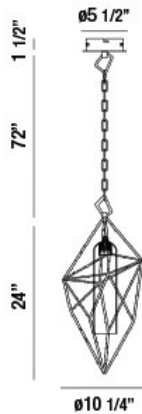

VERDINO, 10" ROUND PENDANT

PRODUCT DETAILS

No.	:	33758-015
Product Color	:	ROSE GOLD
Product Material	:	METAL
Shade / Accent Colour	:	CLEAR
Shade / Accent Material	:	TEXTURED GLASS
Diameter	:	10.25"
Height	:	24"
Overall Height	:	97.5"
Weight	:	7.7lbs

LIGHT SOURCE DETAILS

Light Source Type	:	INTEGRATED LED
Input Voltage	:	120V
Bulb Voltage	:	120V
Socket Type	:	LED
Total Wattage	:	5W
Delivered Lumens	:	390lm
Kelvin	:	4000K
CRI	:	90+
Dimmable	:	Yes

OPTIONS AVAILABLE

ITEM NO.	FINISH	SHADE
33758-015	ROSE GOLD	CLEAR

TECHNICAL DETAILS

Hanging Support Type	:	CHAIN
Hanging Support Length	:	72"
Canopy / Backplate Height	:	1.5"
Canopy / Backplate Dia.	:	5.5"
Location	:	DRY
Approval	:	