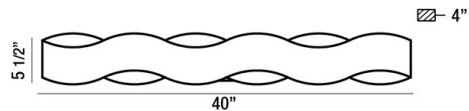

VAUGHAN, 40" VANITY LIGHT

PRODUCT DETAILS

No.	:	31785-013
Product Color	:	BRONZE
Product Material	:	METAL
Width	:	40"
Height	:	5.5"
Ext	:	4"
Weight	:	8.8lbs

LIGHT SOURCE DETAILS

Light Source Type	:	INTEGRATED LED
Input Voltage	:	120V
Bulb Voltage	:	120V
Total Wattage	:	40W
Delivered Lumens	:	820lm
Kelvin	:	3000K
CRI	:	80+
Dimmable	:	Yes

OPTIONS AVAILABLE

ITEM NO.	FINISH	SHADE
31785-013	BRONZE	

TECHNICAL DETAILS

Light Direction	:	Down
Canopy / Backplate Length	:	10.25"
Canopy / Backplate Height	:	1.625"
Canopy / Backplate Width	:	4.25"
Adjustable Lamp Head	:	No
Location	:	DAMP
Approval	:	