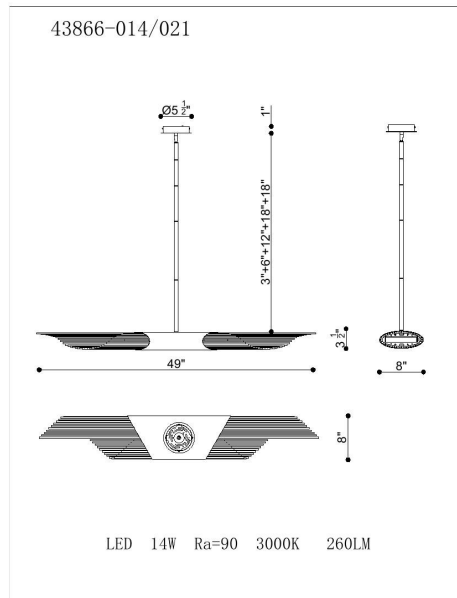

UMURA, 2-LIGHT CHANDELIER

PRODUCT DETAILS

No.	:	43866-014
Product Color	:	BLACK
Length	:	49"
Width	:	8"
Height	:	3.5"

LIGHT SOURCE DETAILS

Light Source Type	:	INTEGRATED LED
Input Voltage	:	120V
Bulb Voltage	:	120V
Socket Type	:	LED
Total Wattage	:	12W
Delivered Lumens	:	260lm
Kelvin	:	3000K
CRI	:	90+
Dimmable	:	Yes

OPTIONS AVAILABLE

ITEM NO.	FINISH	SHADE
43866-014	BLACK	
43866-021	GOLD	

TECHNICAL DETAILS

Hanging Support Type	:	ROD
Hanging Support Length	:	72"
Canopy / Backplate Height	:	1"
Canopy / Backplate Dia.	:	5.5"
Location	:	DRY
Title 24	:	Yes