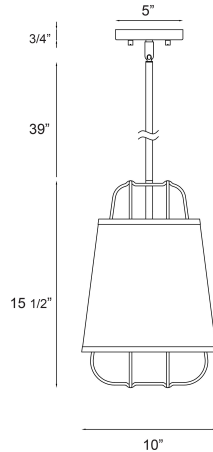

TURA, 1 LIGHT PENDANT

PRODUCT DETAILS

No.	:	38147-029
Product Color	:	BLACK
Product Material	:	METAL
Shade / Accent Colour	:	BLACK/GOLD
Shade / Accent Material	:	~
Diameter	:	10"
Height	:	15.5"
Overall Height	:	55"
Weight	:	4.4lbs

LIGHT SOURCE DETAILS

Number of Bulbs	:	1
Light Source Type	:	A19
Input Voltage	:	120V
Bulb Voltage	:	120V
Socket Type	:	E26
Wattage	:	60W
Total Wattage	:	60W
Bulb Included	:	No
Dimmable	:	No

OPTIONS AVAILABLE

ITEM NO.	FINISH	SHADE
38147-012	BRASS	WHITE/GOLD
38147-029	BLACK	BLACK/GOLD

TECHNICAL DETAILS

Hanging Support Type	:	ROD
Hanging Support Length	:	39"
Rods Included	:	3"+6"+12"+18"
Canopy / Backplate Height	:	0.75"
Canopy / Backplate Dia.	:	5"
Location	:	DRY
Approval	:	