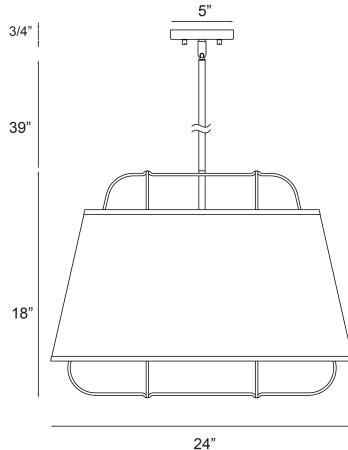

TURA, 6 LIGHT PENDANT

PRODUCT DETAILS

No.	:	38145-025
Product Color	:	BLACK
Product Material	:	METAL
Shade / Accent Colour	:	BLACK/GOLD
Shade / Accent Material	:	~
Diameter	:	24"
Height	:	18"
Overall Height	:	57"
Weight	:	8.3lbs

LIGHT SOURCE DETAILS

Number of Bulbs	:	6
Light Source Type	:	B10
Input Voltage	:	120V
Bulb Voltage	:	120V
Socket Type	:	E12
Wattage	:	60W
Total Wattage	:	360W
Bulb Included	:	No
Dimmable	:	No

OPTIONS AVAILABLE

ITEM NO.	FINISH	SHADE
38145-018	BRASS	WHITE/GOLD
38145-025	BLACK	BLACK/GOLD

TECHNICAL DETAILS

Hanging Support Type	:	ROD
Hanging Support Length	:	39"
Rods Included	:	3"+6"+12"+18"
Canopy / Backplate Height	:	0.75"
Canopy / Backplate Dia.	:	5"
Location	:	DRY
Approval	:	