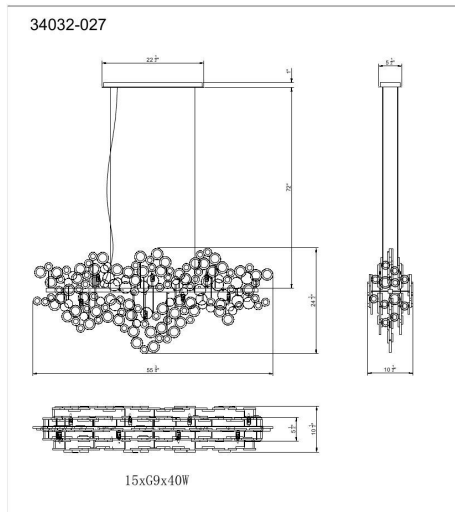

TRENTO, 15-LIGHT LINEAR CHANDELIER

PRODUCT DETAILS

No.	:	34032-015
Product Color	:	CHAMPAGNE SILVER
Product Material	:	METAL
Shade / Accent Colour	:	CLEAR
Shade / Accent Material	:	HAND PRESSED GLASS
Length	:	55.75"
Width	:	10.5"
Height	:	24.5"
Overall Height	:	97.5"
Weight	:	56lbs

LIGHT SOURCE DETAILS

Number of Bulbs	:	15
Light Source	:	Halogen
Light Source Type	:	G9
Input Voltage	:	120V
Bulb Voltage	:	120V
Socket Type	:	G9
Wattage	:	40W
Total Wattage	:	600W
Bulb Included	:	Yes
Dimmable	:	Yes

OPTIONS AVAILABLE

ITEM NO.	FINISH	SHADE
34032-015	CHAMPAGNE SILVER	CLEAR
34032-027	ANTIQUÉ GOLD	CLEAR

TECHNICAL DETAILS

Hanging Support Type	:	AIRCRAFT CABLE
Hanging Support Length	:	72"
Canopy / Backplate Length	:	22.5"
Canopy / Backplate Height	:	1"
Canopy / Backplate Width	:	5.5"
Location	:	DRY
Approval	:	