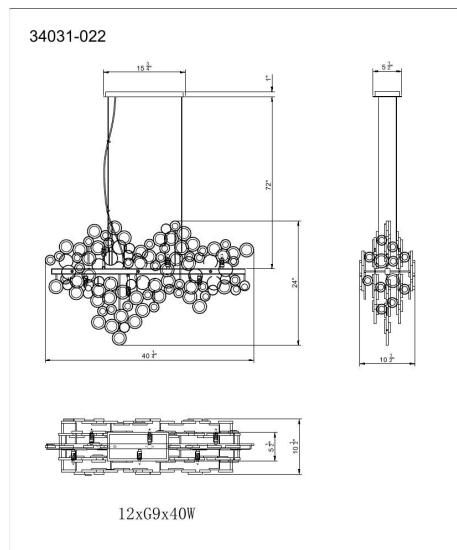

TRENTO, 12-LIGHT LINEAR CHANDELIER

PRODUCT DETAILS

No.	:	34031-022
Product Color	:	ANTIQUE GOLD
Product Material	:	METAL
Shade / Accent Colour	:	CLEAR
Shade / Accent Material	:	HAND PRESSED GLASS
Length	:	40.25"
Width	:	10.5"
Height	:	24"
Overall Height	:	97"
Weight	:	38lbs

LIGHT SOURCE DETAILS

Number of Bulbs	:	12
Light Source	:	Halogen
Light Source Type	:	G9
Input Voltage	:	120V
Bulb Voltage	:	120V
Socket Type	:	G9
Wattage	:	40W
Total Wattage	:	480W
Bulb Included	:	Yes
Dimmable	:	Yes

OPTIONS AVAILABLE

ITEM NO.	FINISH	SHADE
34031-018	CHAMPAGNE SILVER	CLEAR
34031-022	ANTIQUE GOLD	CLEAR

TECHNICAL DETAILS

Hanging Support Type	:	AIRCRAFT CABLE
Hanging Support Length	:	72"
Canopy / Backplate Length	:	15.75"
Canopy / Backplate Height	:	1"
Canopy / Backplate Width	:	5.5"
Location	:	DRY
Approval	:	