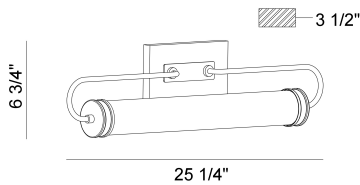

TELLIE, TELLIE, VANITY, SML

PRODUCT DETAILS

No.	:	45358-029
Product Color	:	Black
Product Material	:	Iron
Shade / Accent Colour	:	white
Shade / Accent Material	:	Glass
Width	:	25.25"
Height	:	6.75"
Ext	:	3.5"
Weight	:	3.3lbs
Shade Length	:	18.65"
Shade Diameter	:	2.75"

LIGHT SOURCE DETAILS

Light Source Type	:	INTEGRATED LED
Input Voltage	:	120V
Bulb Voltage	:	120V
Total Wattage	:	15W
Delivered Lumens	:	1020lm
Kelvin	:	3000K
CRI	:	90
Dimmable	:	Yes

OPTIONS AVAILABLE

ITEM NO.	FINISH	SHADE
45358-012	Chrome	white
45358-029	Black	white

TECHNICAL DETAILS

Canopy / Backplate Length	:	8"
Canopy / Backplate Height	:	0.75"
Canopy / Backplate Width	:	4.5"
Adjustable Lamp Head	:	No
Mounting	:	Up
Location	:	Damp

45358-012
45358-029

PROJECT INFORMATION