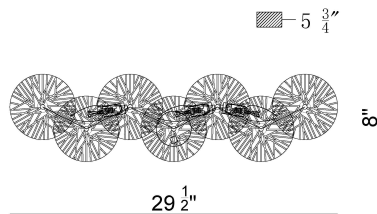

SUE-ANNE, SUE-ANNE, 3LT VANITY

PRODUCT DETAILS

No.	:	45701-016
Product Color	:	Brass
Product Material	:	Iron
Shade / Accent Colour	:	CLEAR/AMBER
Shade / Accent Material	:	Glass
Width	:	29.5"
Height	:	8"
Ext	:	5.75"
Weight	:	6.4lbs

LIGHT SOURCE DETAILS

Number of Bulbs	:	3
Light Source	:	Incandescent
Light Source Type	:	B10
Input Voltage	:	120V
Bulb Voltage	:	120V
Socket Type	:	E12
Wattage	:	40W
Total Wattage	:	120W
Bulb Included	:	No
Dimmable	:	No

TECHNICAL DETAILS

Canopy / Backplate Height	:	1"
Canopy / Backplate Dia.	:	5.5"
Location	:	Dry

OPTIONS AVAILABLE

ITEM NO.	FINISH	SHADE
45701-016	Brass	CLEAR/AMBER

PROJECT INFORMATION

 Job Name: Date: Category: