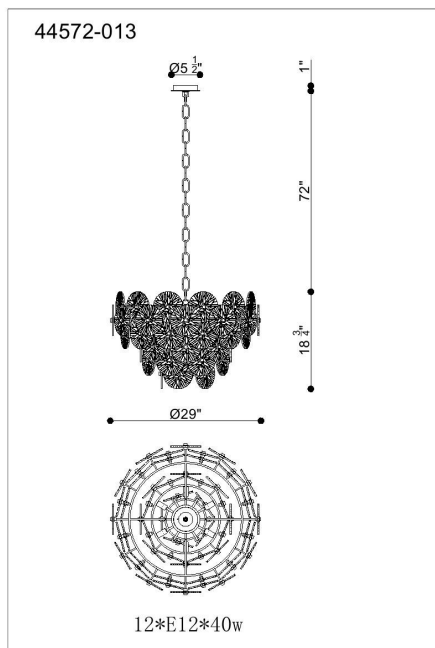

SUE-ANNE, 12-LIGHT ROUND CHANDELIER

PRODUCT DETAILS

No.	:	44572-013
Product Color	:	PLATED BRASS
Diameter	:	30"
Height	:	19"

LIGHT SOURCE DETAILS

Number of Bulbs	:	12
Light Source	:	Incandescent
Light Source Type	:	B10
Input Voltage	:	120V
Bulb Voltage	:	120V
Socket Type	:	E12
Wattage	:	60W
Total Wattage	:	720W
Bulb Included	:	No
Dimmable	:	Yes

OPTIONS AVAILABLE

ITEM NO.	FINISH	SHADE
44572-013	PLATED BRASS	

TECHNICAL DETAILS

Hanging Support Type	:	CHAIN
Hanging Support Length	:	72"
Canopy / Backplate Height	:	1"
Canopy / Backplate Dia.	:	5.5"
Location	:	DRY