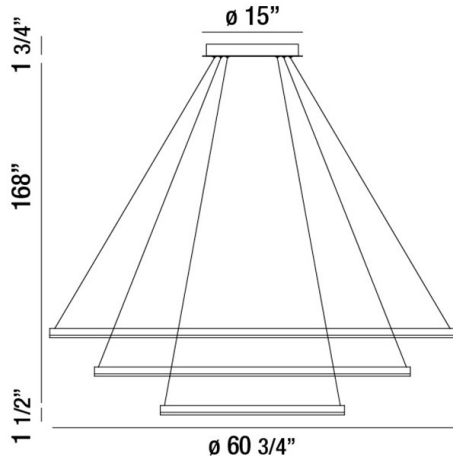

SPUNTO, 61" ROUND CHANDELIER

PRODUCT DETAILS

No.	:	31474-023
Product Color	:	MATTE BLACK
Product Material	:	METAL
Shade / Accent Colour	:	OPAL WHITE
Shade / Accent Material	:	ACRYLIC
Diameter	:	60.75"
Height	:	1.5"
Overall Height	:	171.25"
Weight	:	41.3lbs

OPTIONS AVAILABLE

ITEM NO.	FINISH	SHADE
31474-016	SILVER	OPAL WHITE
31474-023	MATTE BLACK	OPAL WHITE

TECHNICAL DETAILS

Light Direction	:	Down
Hanging Support Type	:	AIRCRAFT CABLE
Hanging Support Length	:	168"
Canopy / Backplate Height	:	1.75"
Canopy / Backplate Dia.	:	15"
Adjustable Lamp Head	:	No
Location	:	DRY
Approval	:	