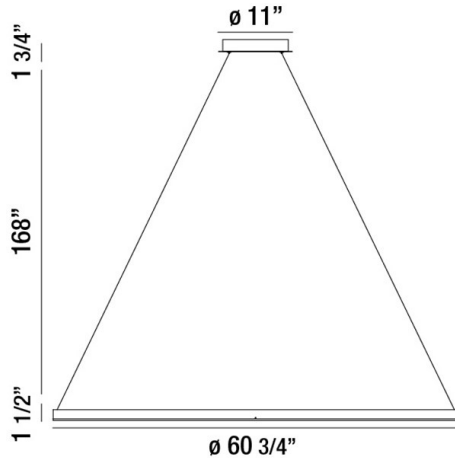

SPUNTO, 61" ROUND CHANDELIER

OPTIONS AVAILABLE

ITEM NO.	FINISH	SHADE
31473-019	SILVER	OPAL WHITE
31473-026	MATTE BLACK	OPAL WHITE

PRODUCT DETAILS

No.	:	31473-019
Product Color	:	SILVER
Product Material	:	METAL
Shade / Accent Colour	:	OPAL WHITE
Shade / Accent Material	:	ACRYLIC
Diameter	:	60.75"
Height	:	1.5"
Overall Height	:	171.25"
Weight	:	26lbs

Light Direction	:	Down
Hanging Support Type	:	AIRCRAFT CABLE
Hanging Support Length	:	168"
Canopy / Backplate Height	:	1.75"
Canopy / Backplate Dia.	:	11"
Adjustable Lamp Head	:	No
Location	:	DRY
Approval	:	