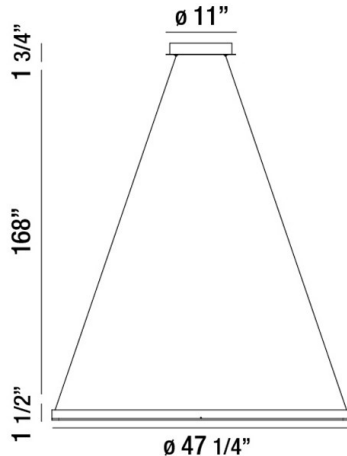

## SPUNTO, 47" ROUND CHANDELIER

### PRODUCT DETAILS

No.	:	31472-012
Product Color	:	SILVER
Product Material	:	METAL
Shade / Accent Colour	:	OPAL WHITE
Shade / Accent Material	:	ACRYLIC
Diameter	:	47.25"
Height	:	1.5"
Overall Height	:	171.25"
Weight	:	16lbs

### TECHNICAL DETAILS

Light Direction	:	Down
Hanging Support Type	:	AIRCRAFT CABLE
Hanging Support Length	:	168"
Canopy / Backplate Height	:	1.75"
Canopy / Backplate Dia.	:	11"
Adjustable Lamp Head	:	No
Location	:	DRY
Approval	:	